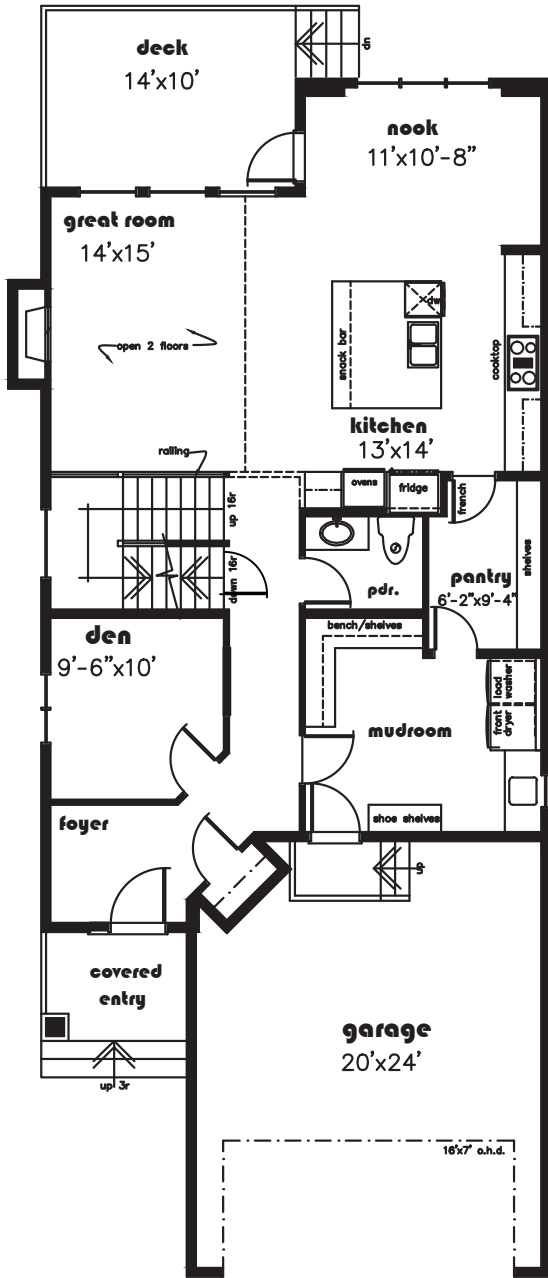

Better Homes! Better Prices!

NEW CASTLE I

3 Bed, 2.5 bath
2400 sq. ft.

IT FEATURES

- Main floor den
- 18 feet high ceiling in great room
- 60" Linear electrical fireplace
- Large foyer
- Main floor huge mud room with laundry
- Kitchen is chef's dream with lots of cabinets, large island & walk in pantry
- Luxurious master suite with walk in closet
- 9 feet main and basement ceiling
- Pressure treated rear deck optional

www.blackstonehomes.ca

NEW CASTLE | 2400 sq. ft.

Floor plans & dimensions shown are approximate and subject to change without notice. Brochure cannot be used for construction.