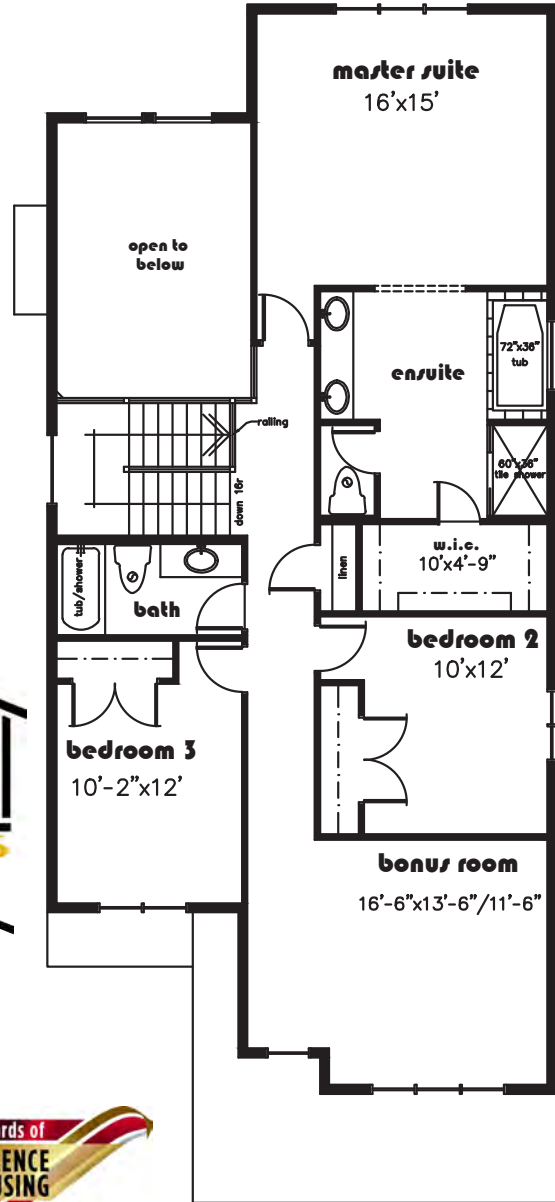

Better Homes! Better Prices!

NEW CASTLE I

3 Bed, 2.5 bath
2400 sq. ft.

IT FEATURES

- Main floor den
- 18 feet high ceiling in great room
- 60" Linear electrical fireplace
- Large foyer
- Main floor huge mud room with laundry
- Kitchen is chef's dream with lots of cabinets, large island & walk in pantry
- Luxurious master suite with walk in closet
- 9 feet main and basement ceiling
- Pressure treated rear deck optional

www.blackstonehomes.ca

NEW CASTLE | 2400 sq. ft.

Floor plans & dimensions shown are approximate and subject to change without notice. Brochure cannot be used for construction.