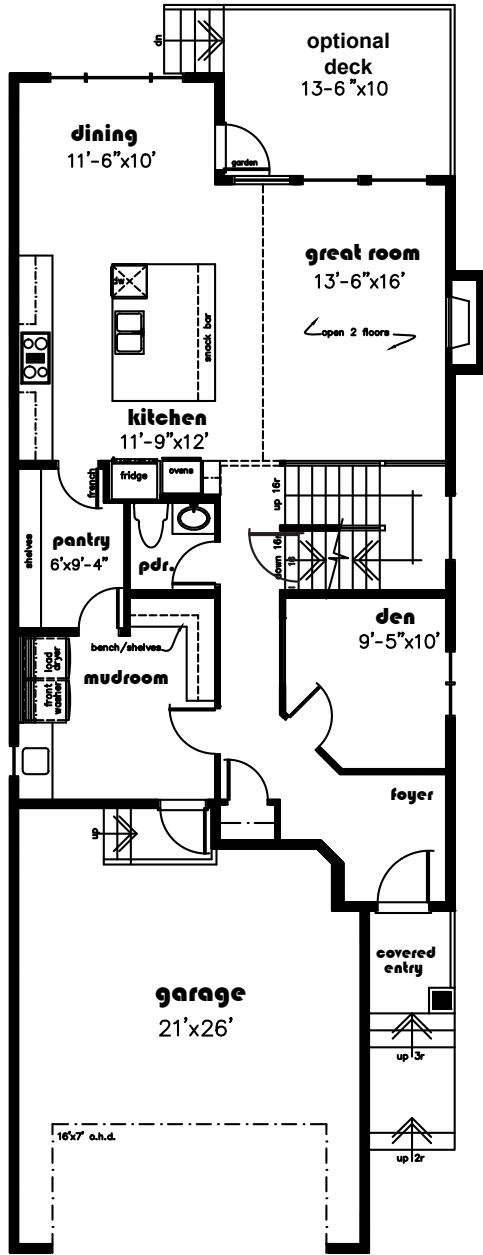

Better Homes! Better Prices!

New Castle 1-B

3 Bed, 2.5 Bath
2304 Sq. Ft.

IT FEATURES

Main Floor Den/Flex Room
18 feet high ceilings in the Great Room
Spacious Great Room with 60" electric fireplace
Large and welcoming Foyer
Mudroom with built-in bench and laundry
Chef's dream Kitchen with ample cabinet space, spice racks, large island & walk in pantry
Luxurious Master Suite with walk in closet
9 feet ceilings on the Main Floor and Basement
Optional pressure treated rear deck

www.blackstonehomes.ca

New Castle 1-B

2304 sq. ft.

main floor
1097

second floor
1207

Floor plans & dimensions shown are approximate and subject to change without notice. Brochure cannot be used for construction.