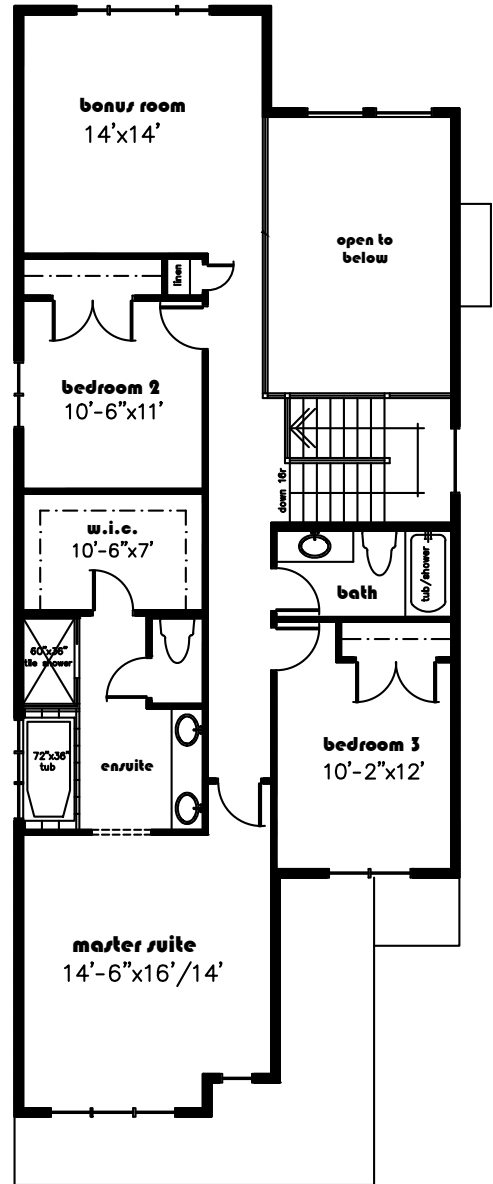

Better Homes! Better Prices!

New Castle 1-B

3 Bed, 2.5 Bath
2304 Sq. Ft.

IT FEATURES

Main Floor Den/Flex Room
18 feet high ceilings in the Great Room
Spacious Great Room with 60" electric fireplace
Large and welcoming Foyer
Mudroom with built-in bench and laundry
Chef's dream Kitchen with ample cabinet space, spice racks, large island & walk in pantry
Luxurious Master Suite with walk in closet
9 feet ceilings on the Main Floor and Basement
Optional pressure treated rear deck

www.blackstonehomes.ca

New Castle 1-B

2304 sq. ft.

main floor
1097

second floor
1207

Floor plans & dimensions shown are approximate and subject to change without notice. Brochure cannot be used for construction.