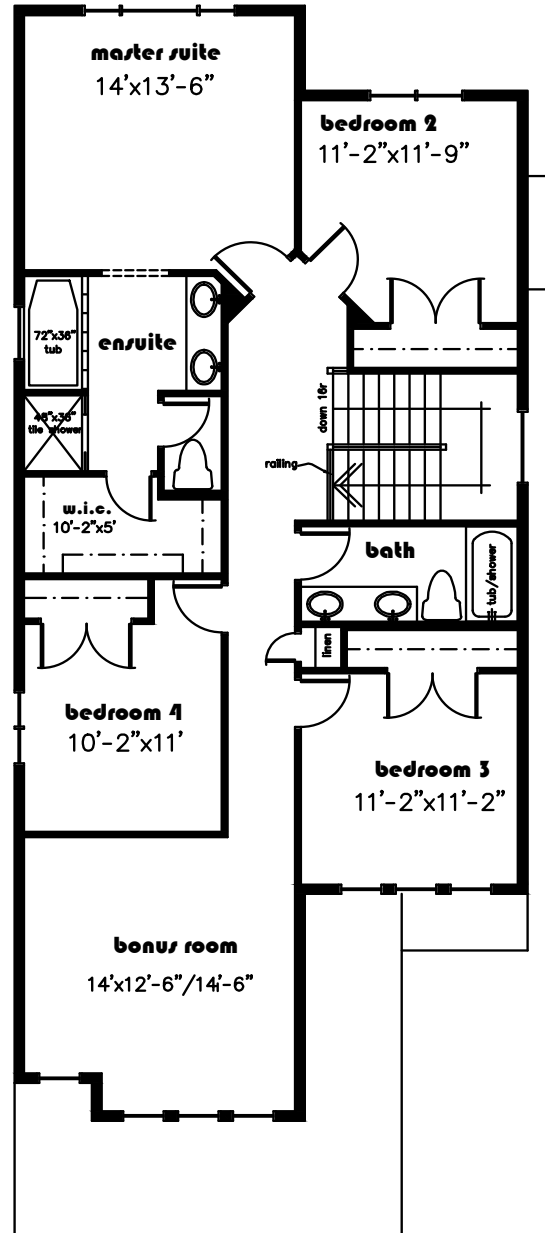

Better Homes! Better Prices!

Bradford

4 Beds, 2.5 Bath

2372 Sq. Ft.

IT FEATURES

- Spacious Great Room with 60" electric fireplace
- Main Floor Den/Flex Room
- Mudroom with built-in bench and shelving
- Chef's dream Kitchen with ample cabinet space, large island, and walk-through pantry
- Luxurious Master Suite with walk in closet
- 2nd Floor features a large Bonus Room
- 9 ft ceilings on the Main Floor and Basement
- Main Floor Laundry
- Optional pressure treated rear deck

www.blackstonehomes.ca

Bradford

2372 sq. ft.

main floor
1084 s.f.

second floor
1288 s.f.

Floor plans & dimensions shown are approximate and subject to change without notice. Brochure cannot be used for construction.