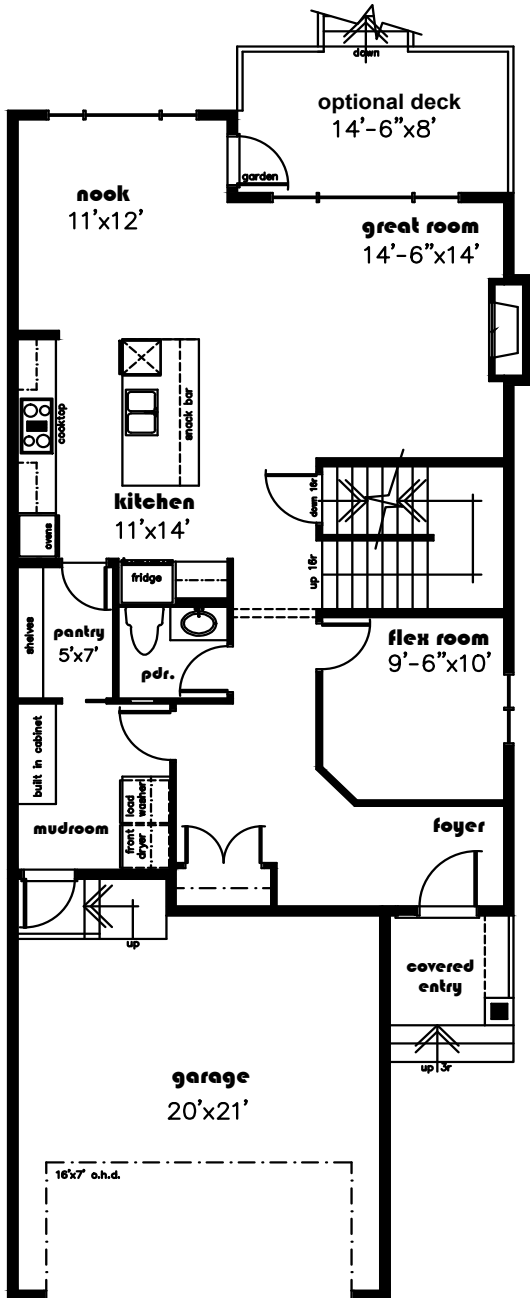

Better Homes! Better Prices!

Bradford

4 Beds, 2.5 Bath

2372 Sq. Ft.

IT FEATURES

- Spacious Great Room with 60" electric fireplace
- Main Floor Den/Flex Room
- Mudroom with built-in bench and shelving
- Chef's dream Kitchen with ample cabinet space, large island, and walk-through pantry
- Luxurious Master Suite with walk in closet
- 2nd Floor features a large Bonus Room
- 9 ft ceilings on the Main Floor and Basement
- Main Floor Laundry
- Optional pressure treated rear deck

www.blackstonehomes.ca

Bradford

2372 sq. ft.

main floor
1084 s.f.

second floor
1288 s.f.

Floor plans & dimensions shown are approximate and subject to change without notice. Brochure cannot be used for construction.